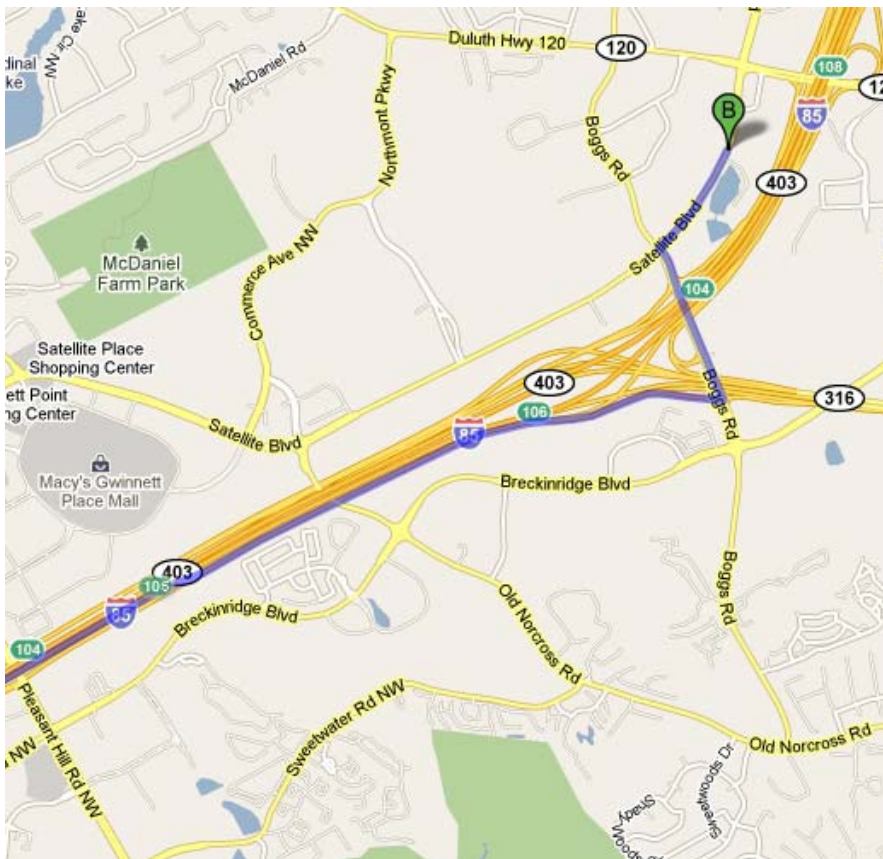

### From I-85 Northbound

Take exit 105 for Boggs Rd. toward Lawrenceville.

Follow signs for GA-316 / Boggs Rd. for 1.5 miles.

Exit right to Boggs Rd.

Turn left onto Boggs Rd.; cross over GA-316 and I-85.

Turn right onto Satellite Blvd.

Go approximately .3 miles and look for three red-brick office buildings on the left just before the next traffic light at Duluth Highway (GA-120). The McCart Group is in the largest of the three buildings.

### From I-85 Southbound

Take exit 107 toward GA-316 E / GA-120 / Duluth / Lawrenceville.

Take the GA-120 ramp.

Turn right onto Duluth Hwy / GA-120 W.

Turn left at the first light onto Satellite Blvd.

Look for three red-brick office buildings on the right just after you turn onto Satellite Blvd. The McCart Group is in the largest of the three buildings.