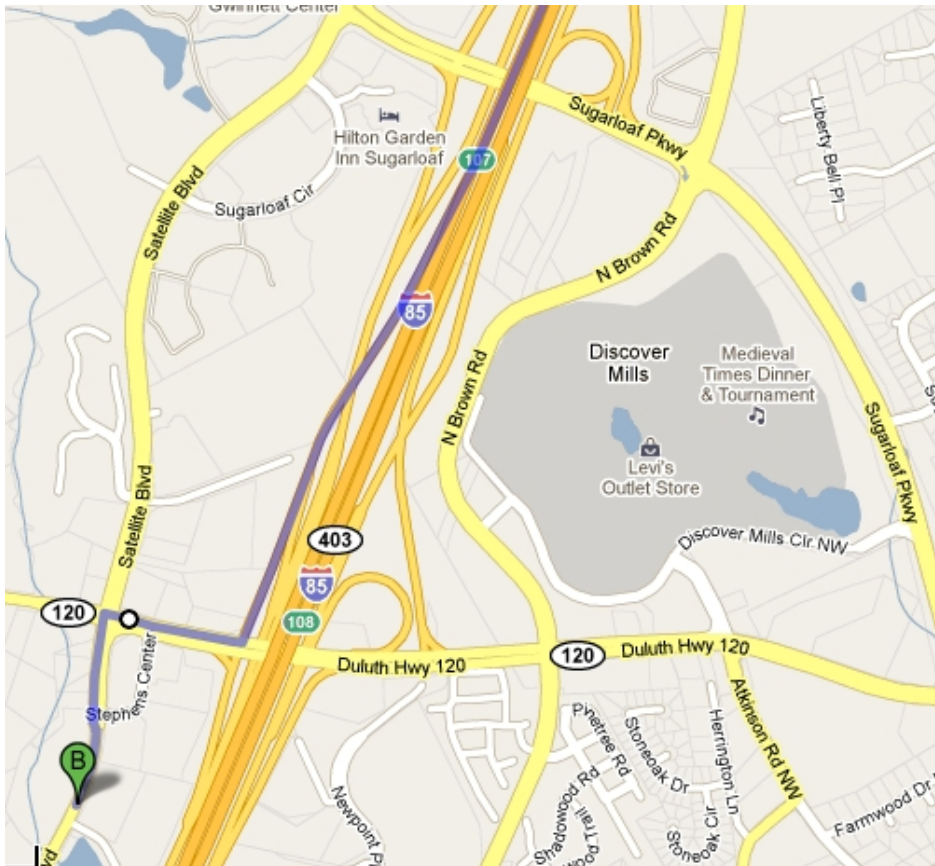

### From I-85 Northbound

Take exit 105 for Boggs Rd. toward Lawrenceville.

Follow signs for GA-316 / Boggs Rd. for 1.5 miles.

Exit right to Boggs Rd.

Turn left onto Boggs Rd.; cross over GA-316 and I-85.

Turn right onto Satellite Blvd.

Go approximately .3 miles and look for three red-brick office buildings on the left just before the next traffic light at Duluth Highway (GA-120). The McCart Group is in the largest of the three buildings.

### From I-85 Southbound

Take exit 107 toward GA-316 E / GA-120 / Duluth / Lawrenceville.

Take the GA-120 ramp.

Turn right onto Duluth Hwy / GA-120 W.

Turn left at the first light onto Satellite Blvd.

Look for three red-brick office buildings on the right just after you turn onto Satellite Blvd. The McCart Group is in the largest of the three buildings.